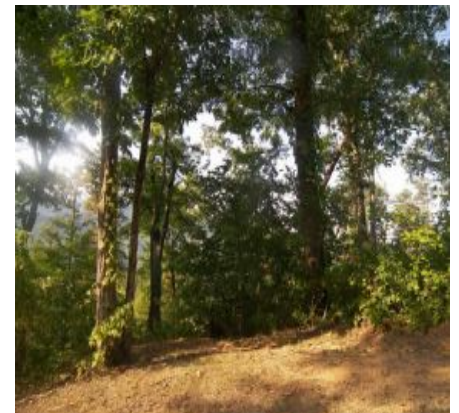

Lot 10 Shirley Myers Drive, Sevierville TN

\$34,900

**Acreage:** 2.66 +/-

**Style:** Vacant Lot

**Subdivision:** Bear Paw Ridge

**Utilities:** Public Electric

**Zoning:** R-1

Please contact Lee Lewis for more information @ 865-908-5759